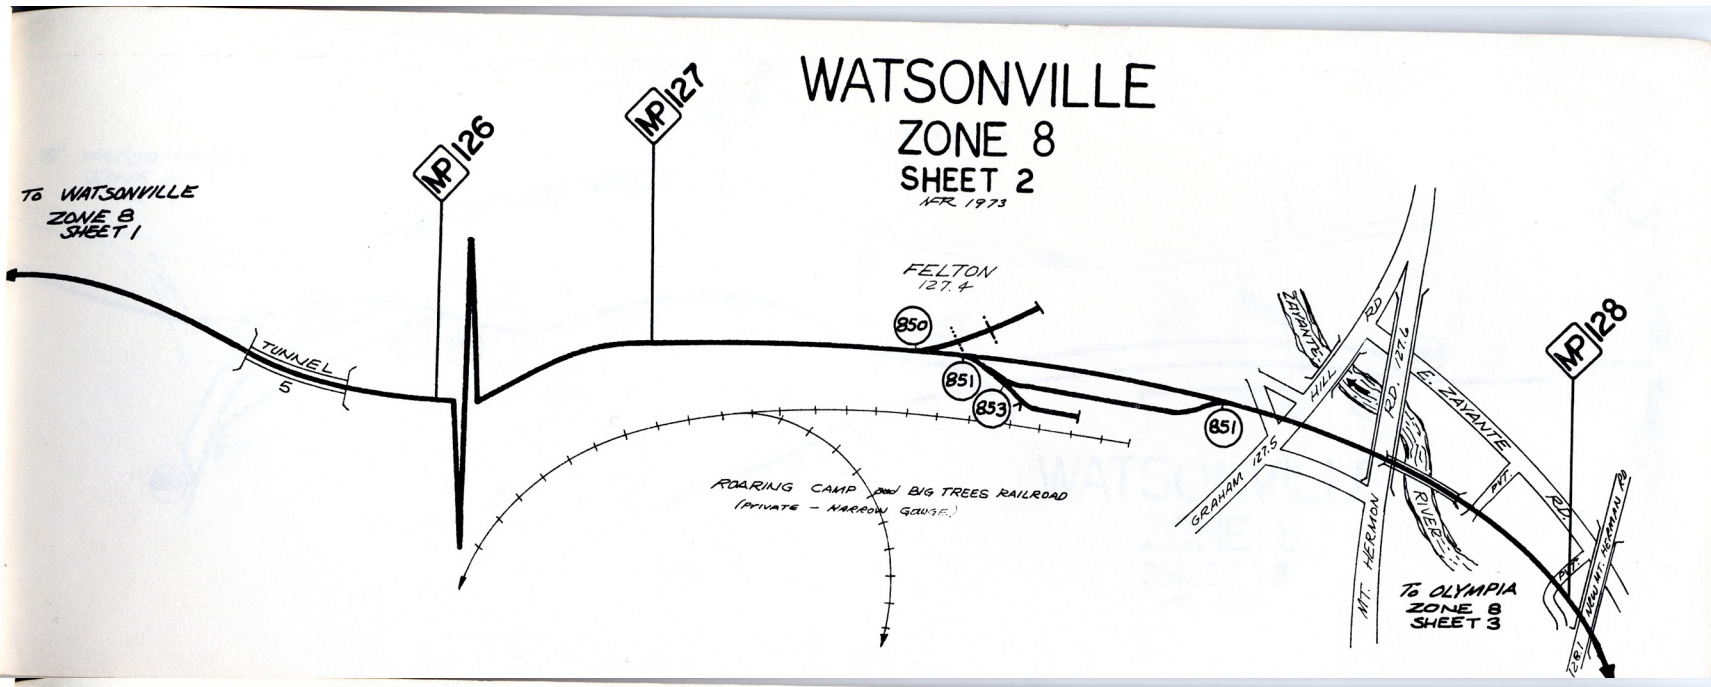

ZONE 6
(Santa Cruz Branch)

Track	Industry	Code/Spot
631	Capitola Team Track	90
637	Ace Lumber	99
637	Holmes	99
637	Standard	99
639	Maywood Mfg.	99
644	Co-Op	1
645	Joseph George	1,2
646	Granite Rock	94
671	Stokely Van Camp	91
673	Stokely Van Camp	95

CAPITOLA
115.9

CLIFFSIDE
118.1

SEABRIGHT
119.4

To
SANTA CRUZ
ZONE 7
SHEET 1

To WATSONVILLE
ZONE 5

WATSONVILLE
ZONE 6
SHEET 1
APR 1973

ZONE 7
 (Santa Cruz Branch)
 (Davenport Branch)

Track	Industry	Code/Spot	Track	Industry	Code/Spot
2	Yard Track	91	791	P C A (Gypsum)	92
3	Yard Track	91	793	P C A (Cement)	92
4	Yard Track	91	795	P C A (Lime Rock)	92
6	Yard Track	91	799	P C A (Storage)	92
707	House Track				
710	Drill Track				
712	John Inglis	95			
715	Team Track	90			
722	Vacant	99			
723	Moceo	99			
724	Birds Eye	95			
726	Santa Cruz Artichoke	95			
729	Mondo	95			
730	Lipton Tea				
731	Pfyffer	95			
733	Wrigley				
735	Runaround				
755	Granite Rock	94			
790	Passing Track				

ZONE 8
(Santa Cruz Branch)

Track	Industry	Code/Spot	Track	Industry	Code/Spot
801	Eblis Runaround		899	Sand Spur (Not Used)	94
801	Eblis Team Track	90			
803	Vacant (Spiked)				
805	Vacant (Spiked)				
807	Avex, Inc.	1,2			
809	Sea Berg Metal Fab.	99			
815	Salz Tannery	99			
815	Provenzano Bros. Building Materials	99			
815	Las Animas Concrete	99			
850	Santa Cruz Lumber	99			
851	Passing Track				
853	Roaring Camp Railway	99			
881	P C A (Inbound)	92			
883	P C A	99			
885	P C A (Storage)	91			
889	P C A (Outbound 3)	92			
890	Passing Track				
893	Kaiser	94			

FOR YOUR SAFETY!

Be Alert to the Principal Sources
of Accidents!

SANTA CRUZ BRANCH

**To Avoid A Painful Accident
Always Grip Air Hose Firmly
Before Opening Angle Cock!**