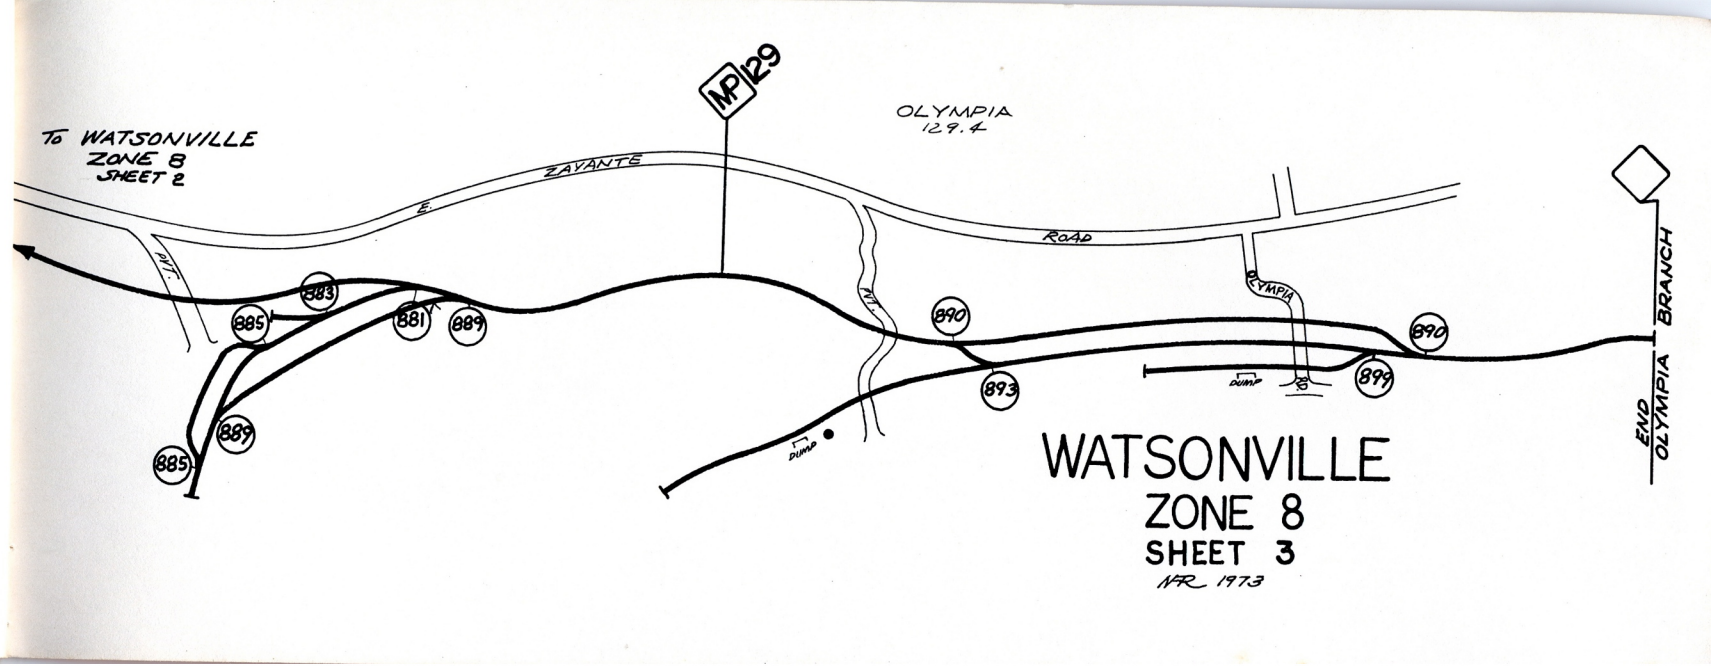

ZONE 6
(Santa Cruz Branch)

Track	Industry	Code/Spot
631	Capitola Team Track	90
637	Ace Lumber	99
637	Holmes	99
637	Standard	99
639	Maywood Mfg.	99
644	Co-Op	1
645	Joseph George	1,2
646	Granite Rock	94
671	Stokely Van Camp	91
673	Stokely Van Camp	95

CAPITOLA
115.9

CLIFFSIDE
118.1

SEABRIGHT
119.4

To
SANTA CRUZ
ZONE 7
SHEET 1

To WATSONVILLE
ZONE 5

WATSONVILLE
ZONE 6
SHEET 1
APR 1973

ZONE 7
 (Santa Cruz Branch)
 (Davenport Branch)

Track	Industry	Code/Spot	Track	Industry	Code/Spot
2	Yard Track	91	791	P C A (Gypsum)	92
3	Yard Track	91	793	P C A (Cement)	92
4	Yard Track	91	795	P C A (Lime Rock)	92
6	Yard Track	91	799	P C A (Storage)	92
707	House Track				
710	Drill Track				
712	John Inglis	95			
715	Team Track	90			
722	Vacant	99			
723	Moceo	99			
724	Birds Eye	95			
726	Santa Cruz Artichoke	95			
729	Mondo	95			
730	Lipton Tea				
731	Pfyffer	95			
733	Wrigley				
735	Runaround				
755	Granite Rock	94			
790	Passing Track				

ZONE 8
(Santa Cruz Branch)

Track	Industry	Code/Spot	Track	Industry	Code/Spot
801	Eblis Runaround		899	Sand Spur (Not Used)	94
801	Eblis Team Track	90			
803	Vacant (Spiked)				
805	Vacant (Spiked)				
807	Avex, Inc.	1,2			
809	Sea Berg Metal Fab.	99			
815	Salz Tannery	99			
815	Provenzano Bros. Building Materials	99			
815	Las Animas Concrete	99			
850	Santa Cruz Lumber	99			
851	Passing Track				
853	Roaring Camp Railway	99			
881	P C A (Inbound)	92			
883	P C A	99			
885	P C A (Storage)	91			
889	P C A (Outbound 3)	92			
890	Passing Track				
893	Kaiser	94			

FOR YOUR SAFETY!

Be Alert to the Principal Sources
of Accidents!

SANTA CRUZ BRANCH

**To Avoid A Painful Accident
Always Grip Air Hose Firmly
Before Opening Angle Cock!**