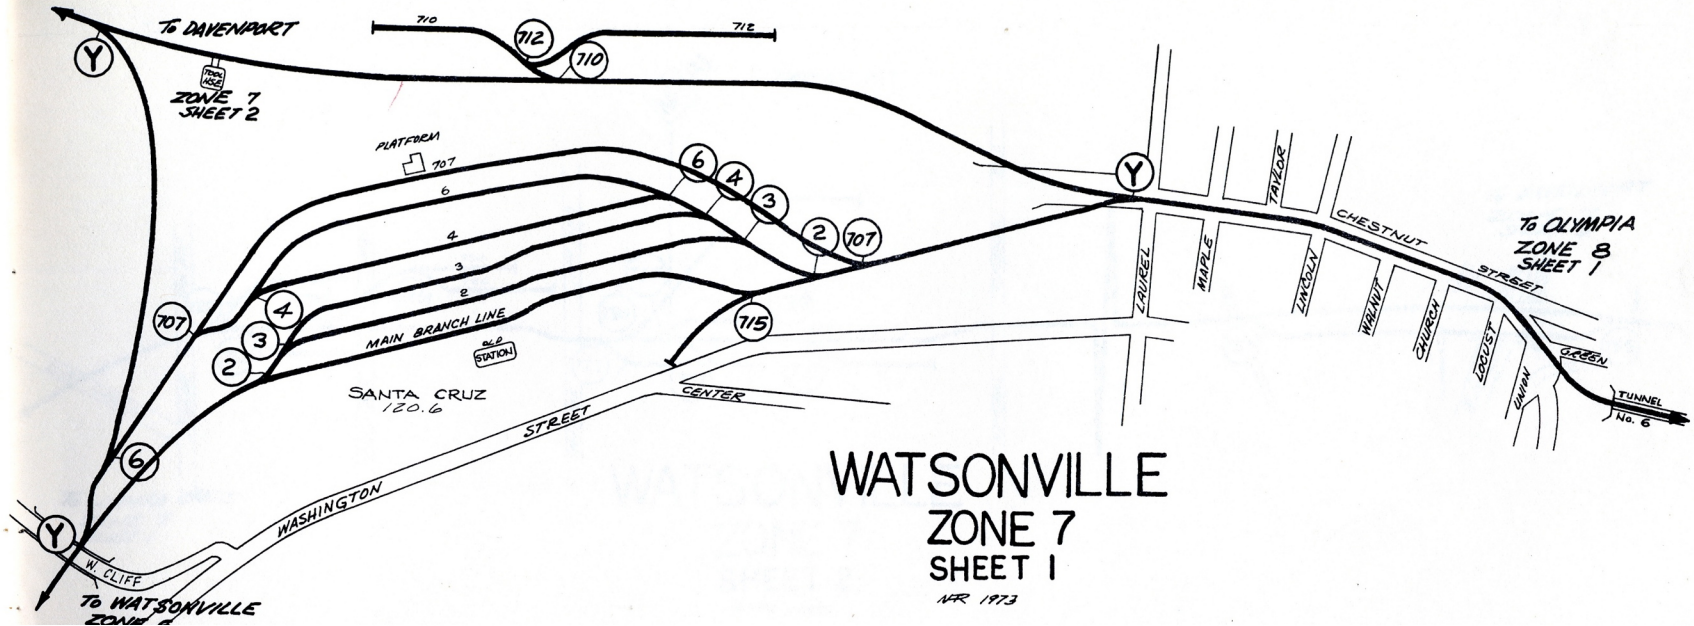

ZONE 6
(Santa Cruz Branch)

Track	Industry	Code/Spot
631	Capitola Team Track	90
637	Ace Lumber	99
637	Holmes	99
637	Standard	99
639	Maywood Mfg.	99
644	Co-Op	1
645	Joseph George	1,2
646	Granite Rock	94
671	Stokely Van Camp	91
673	Stokely Van Camp	95

CAPITOLA
115.9

CLIFFSIDE
118.1

SEABRIGHT
119.4

To
SANTA CRUZ
ZONE 7
SHEET 1

To WATSONVILLE
ZONE 5

WATSONVILLE
ZONE 6
SHEET 1
APR 1973

ZONE 7
 (Santa Cruz Branch)
 (Davenport Branch)

Track	Industry	Code/Spot	Track	Industry	Code/Spot
2	Yard Track	91	791	P C A (Gypsum)	92
3	Yard Track	91	793	P C A (Cement)	92
4	Yard Track	91	795	P C A (Lime Rock)	92
6	Yard Track	91	799	P C A (Storage)	92
707	House Track				
710	Drill Track				
712	John Inglis	95			
715	Team Track	90			
722	Vacant	99			
723	Moceo	99			
724	Birds Eye	95			
726	Santa Cruz Artichoke	95			
729	Mondo	95			
730	Lipton Tea				
731	Pfyffer	95			
733	Wrigley				
735	Runaround				
755	Granite Rock	94			
790	Passing Track				

ZONE 8
(Santa Cruz Branch)

Track	Industry	Code/Spot	Track	Industry	Code/Spot
801	Eblis Runaround		899	Sand Spur (Not Used)	94
801	Eblis Team Track	90			
803	Vacant (Spiked)				
805	Vacant (Spiked)				
807	Avex, Inc.	1,2			
809	Sea Berg Metal Fab.	99			
815	Salz Tannery	99			
815	Provenzano Bros. Building Materials	99			
815	Las Animas Concrete	99			
850	Santa Cruz Lumber	99			
851	Passing Track				
853	Roaring Camp Railway	99			
881	P C A (Inbound)	92			
883	P C A	99			
885	P C A (Storage)	91			
889	P C A (Outbound 3)	92			
890	Passing Track				
893	Kaiser	94			

FOR YOUR SAFETY!

Be Alert to the Principal Sources
of Accidents!

SANTA CRUZ BRANCH

**To Avoid A Painful Accident
Always Grip Air Hose Firmly
Before Opening Angle Cock!**